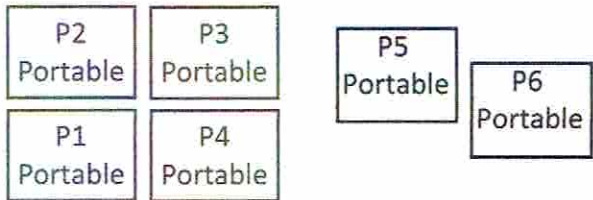

MARK R. ISFELD SECONDARY

Student Parking

BUS LOOP - No Parking or Student Pick-up

Pick-up & Drop-off Only
NO PARKING

NO PARKING

STAFF PARKING

STUDENT PARKING

House 1