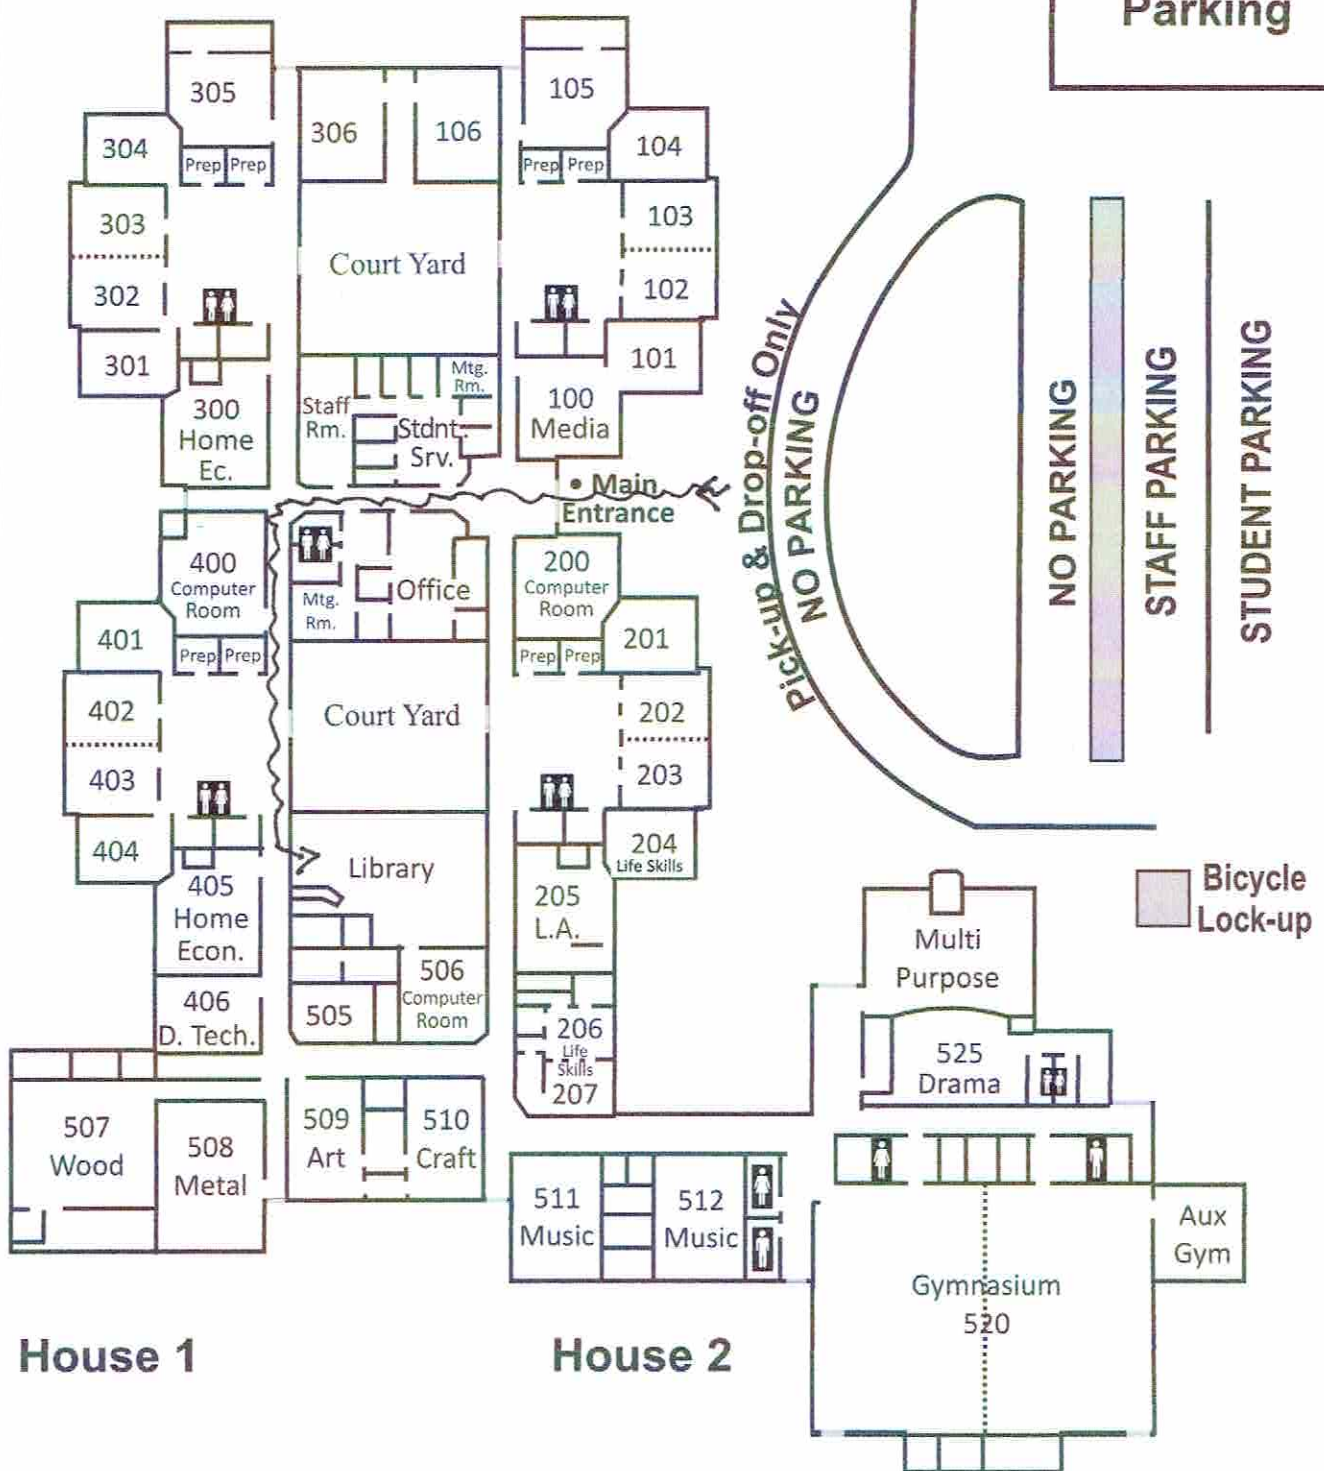

MARK R. ISFELD SECONDARY

Student Parking

BUS LOOP - No Parking or Student Pick-up

Pick-up & Drop-off Only
NO PARKING

NO PARKING

STAFF PARKING

STUDENT PARKING

House 1

House 2

Playing Fields

Evacuation Plan

Command Station